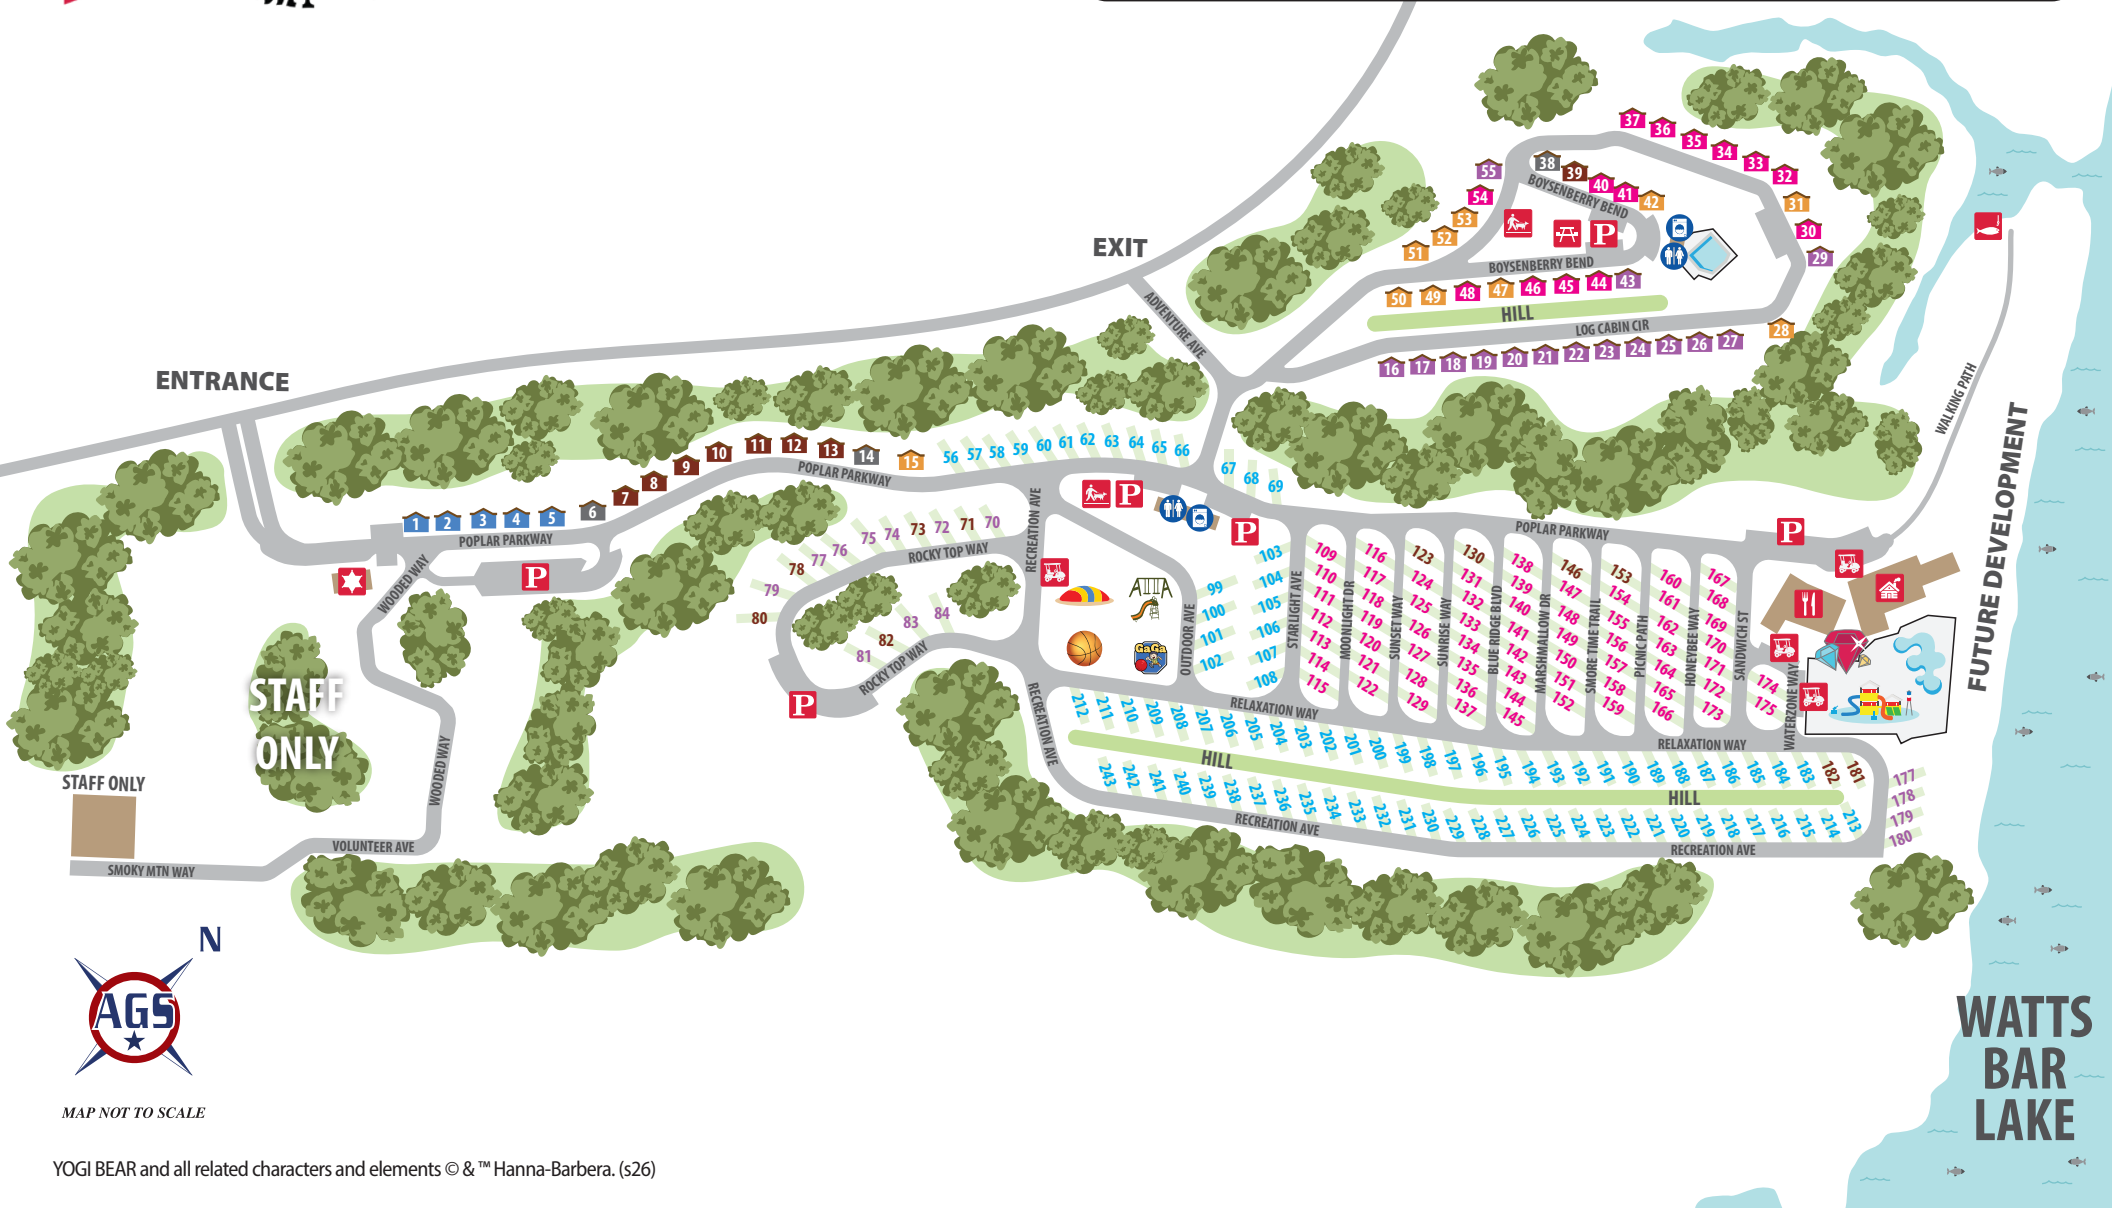

# MAP LEGEND

- |             |                        |                                  |                               |
|-------------|------------------------|----------------------------------|-------------------------------|
| CUMBERLAND  | 000 BACK-IN STANDARD   | GOLF CART PARKING                | BOO BOO™ POOL                 |
| CHIMNEY TOP | 000 PULL-THRU STANDARD | LAKEVIEW LODGE & GENERAL STORE   | CINDY BEAR™ POOL              |
| APPALACHAIN | 000 BACK-IN LUXURY     | CARTOON CAFE & RECREATION CENTER | BASKETBALL/ PICKLEBALL COURTS |
| BLUE RIDGE  | 000 BARK N' ROLL       | YAKKY DOODLE FISHING COVE        | GAGA BALL                     |
| SMOKY MTN   | RESTROOMS              | RANGER STATION                   | GEM MINING                    |
| MOUNTAINEER | LAUNDRY                | COMMUNITY PICNIC AREA            | JUMPING PILLOW                |
|             | PARKING                | DOG PARK                         | PLAYGROUND                    |
|             |                        |                                  | YOGI BEAR™ WATER ZONE         |

MAP NOT TO SCALE