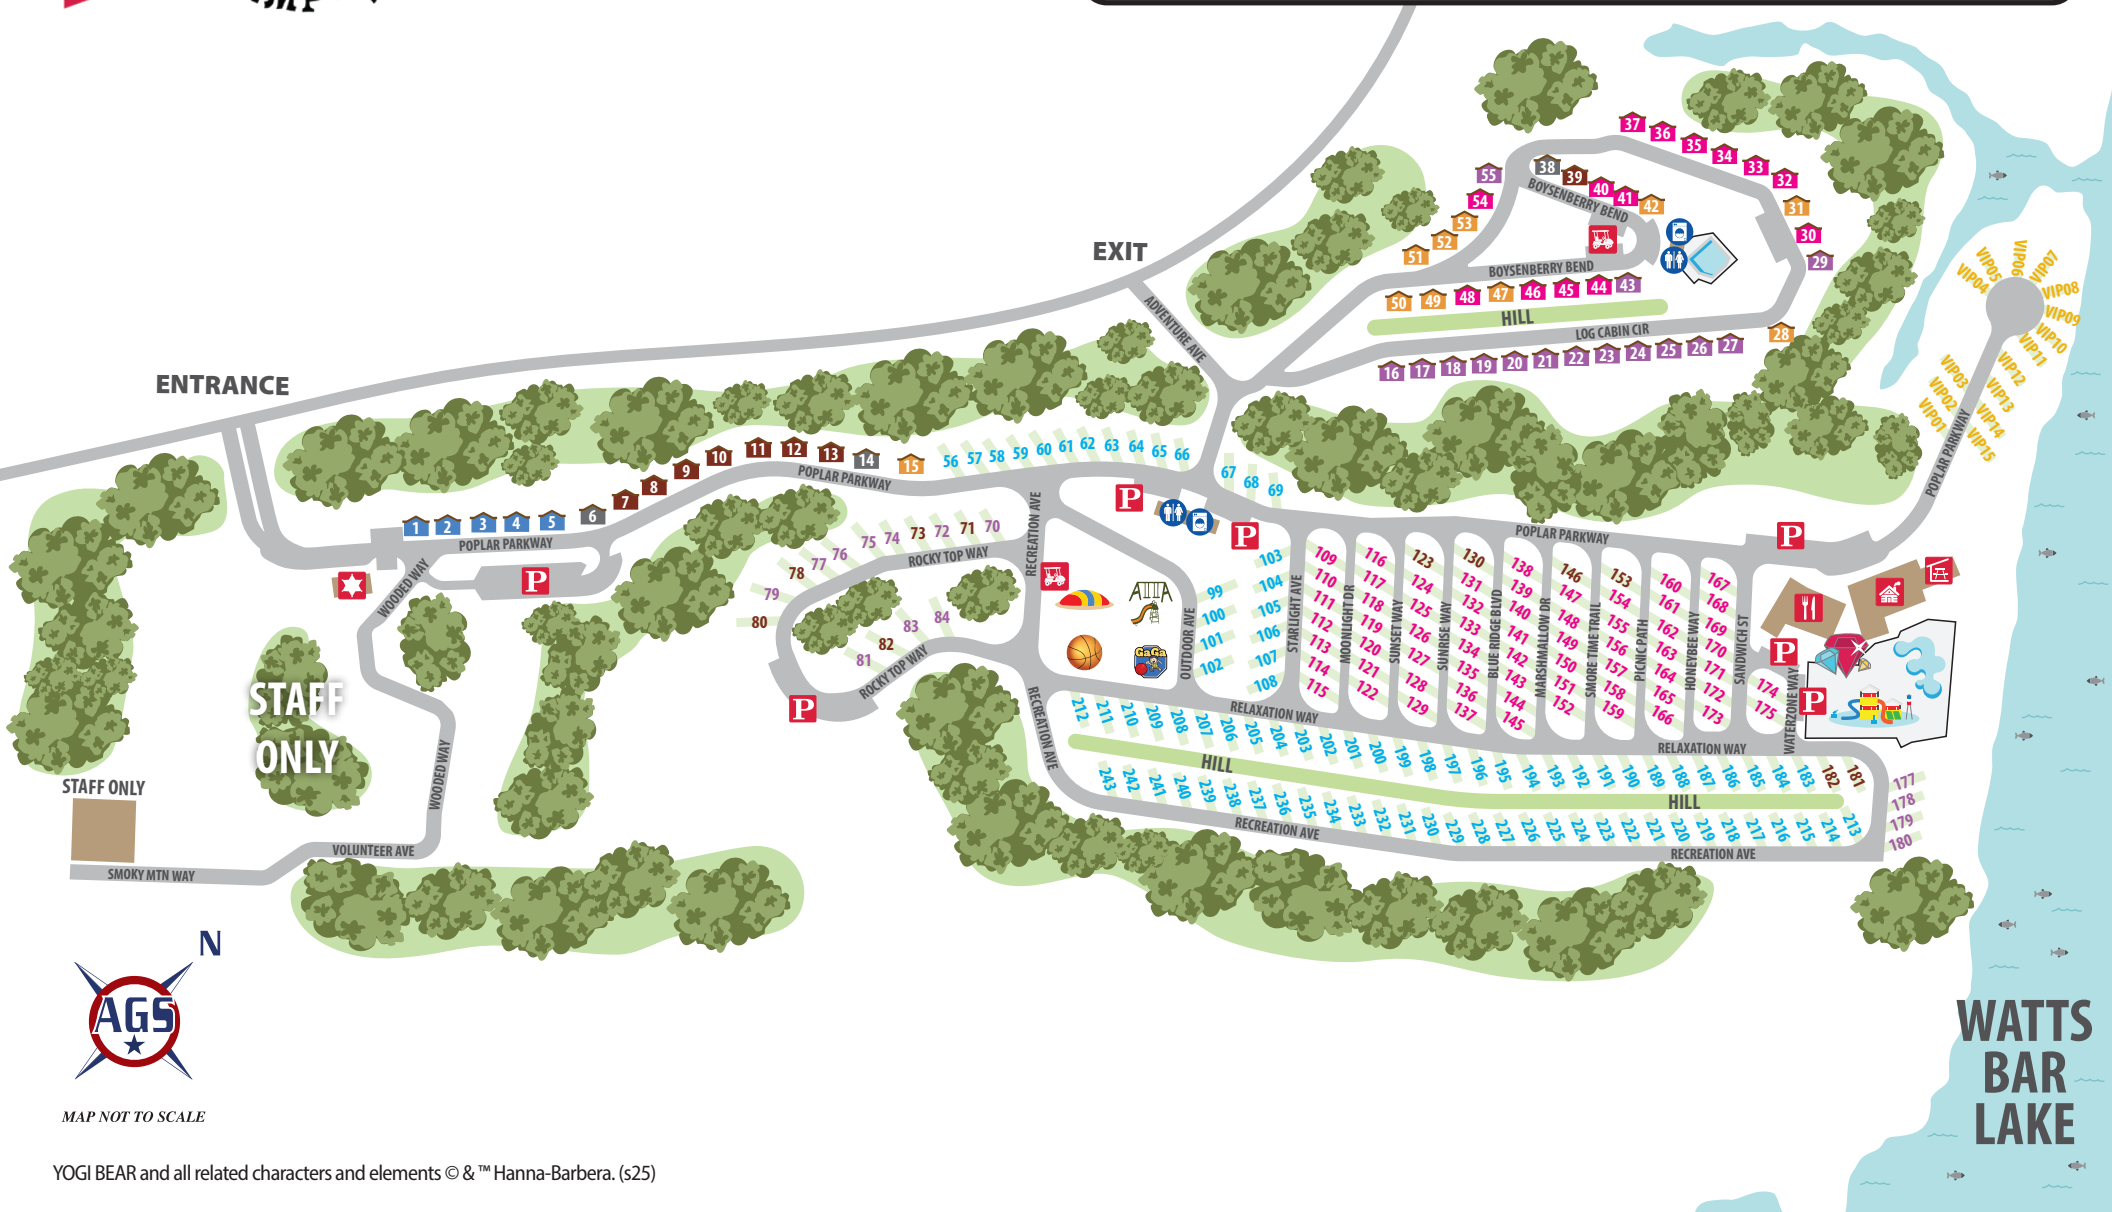

# MAP LEGEND

- |  |             |  |                    |  |                                     |  |                                  |
|--|-------------|--|--------------------|--|-------------------------------------|--|----------------------------------|
|  | CUMBERLAND  |  | BACK-IN STANDARD   |  | GOLF CART PARKING                   |  | BASKETBALL/<br>PICKLEBALL COURTS |
|  | CHIMNEY TOP |  | PULL-THRU STANDARD |  | LAKEVIEW LODGE &<br>CAMP STORE      |  | GAGA BALL                        |
|  | APPALACHIAN |  | BACK-IN LUXURY     |  | CARTOON CAFE &<br>RECREATION CENTER |  | GEM MINING                       |
|  | BLUE RIDGE  |  | BARK N' ROLL       |  | PAVILION                            |  | JUMPING PILLOW                   |
|  | SMOKY MTN   |  | ★ VIP ★            |  | RANGER STATION                      |  | PLAYGROUND                       |
|  | MOUNTAINEER |  | RESTROOMS          |  | BOO BOO™ POOL                       |  | YOGI BEAR™<br>WATER ZONE         |
|  |             |  | LAUNDRY            |  | CINDY BEAR™ POOL                    |  |                                  |
|  |             |  | PARKING            |  |                                     |  |                                  |

MAP NOT TO SCALE